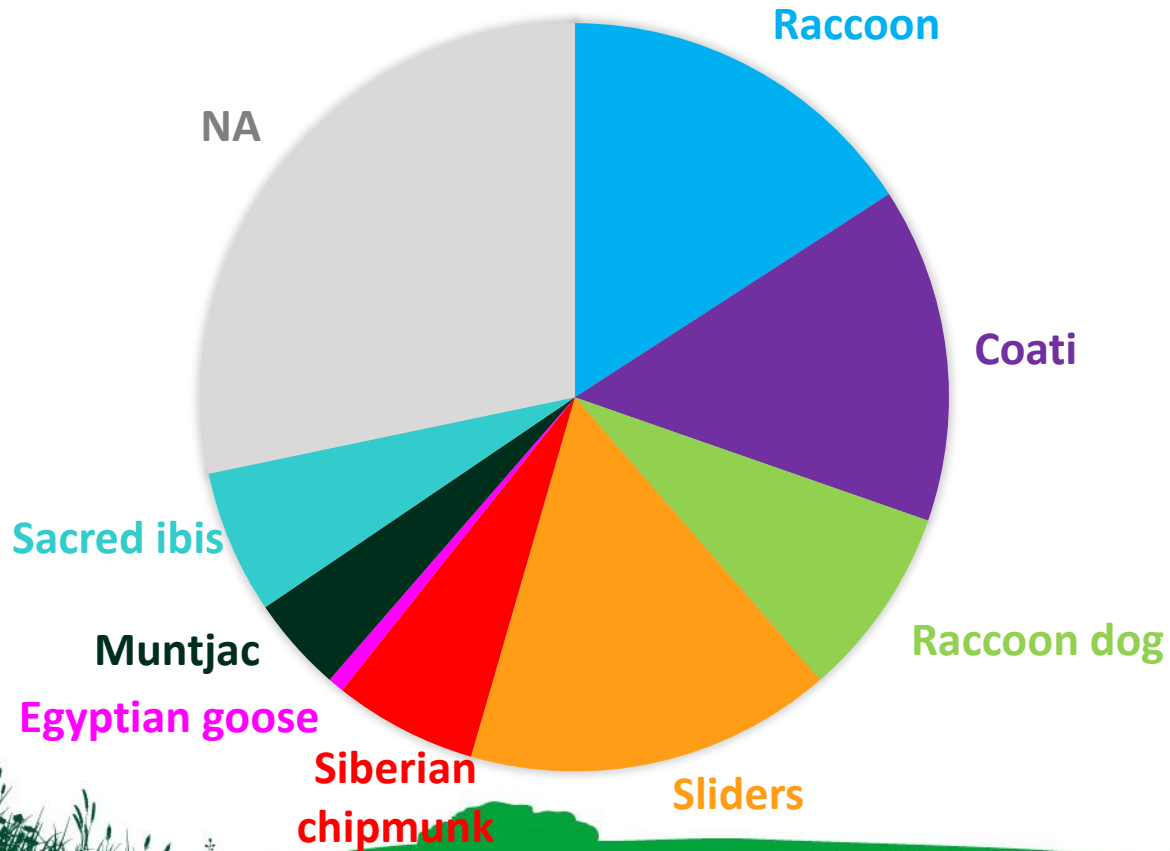

Inspection stats

<i>Sector</i>	<i>Inspections</i>	<i>Non-compliance</i>
Zoos	152	32%
Animal rescue centres	117	30%
Pet shops	361	9%
Garden centres	514	5%
Boats	495	NA
Anglers	89	NA
Containers	305	NA

Garden centres/ Pet shops

Most commonly sold- Curly waterweed *Lagarosiphon major*

Most common contaminant- *Azolla*

Zoos/ Rescue centres

WANTED!

Imports

- Alongside the Plant Health and Seed Inspectorate and Port Authorities
- Looking for hitch-hikers and contaminants

Boating

- Key area for collaboration
- Looking for contaminants

Online sales

- November's review found 122 sales of banned

Elodea Crispa (Pondweed)

Highly popular oxygenating pond plant.

you are buying bunches (each with 5 to 8 stems) fastened with a lead weight

Elodea canadensis crispa (commonly called Egeria crispa) is an ideal plant for your pond. It will help with reducing nitrate in your tank and will improve water fish. This is Elodea canadensis species of crispa which is a fully compliant and permitted species to be sold in the UK.